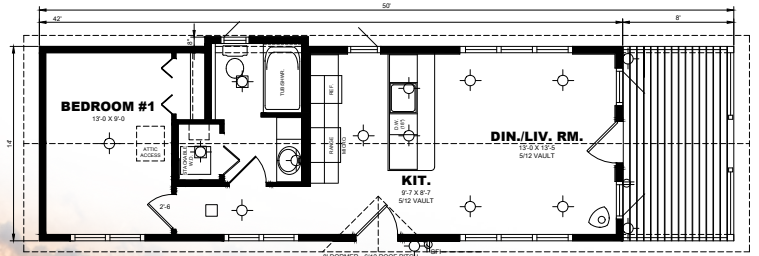

THE WOLFE

The Wolfe is an ideal living space for individuals or couples seeking to simplify their lifestyle, or for those in search of a low-maintenance vacation home. It provides a unique opportunity to downsize without sacrificing sophistication or comfort.

The Wolfe's design strikes the perfect balance between simplicity and refinement, creating a high-quality living experience in a smaller space. The Wolfe is cleverly designed to maximize space for storage and comfortable living, and has beautifully appointed rustic touches throughout and a spacious covered porch/entryway. Plus, you can customize it to suit your preferences - whether you prefer a budget-friendly, minimalist approach or high-end upgrades.

Our cabin series homes have an outstanding build quality, energy efficiency, and functionality across all models. So, why wait? Embrace the cabin home lifestyle today and start living life to the fullest.