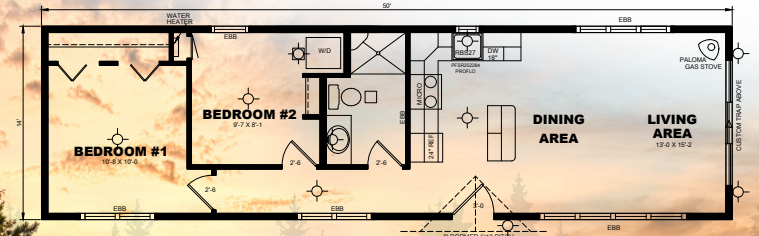

THE WOLFE

The Wolfe is an ideal living space for individuals or couples seeking to simplify their lifestyle, or for those in search of a low-maintenance vacation home. It provides a unique opportunity to downsize without sacrificing sophistication or comfort.

The Wolfe's design strikes the perfect balance between simplicity and refinement, creating a high-quality living experience in a smaller space. The Wolfe is cleverly designed to maximize space for storage and comfortable living, and has beautifully appointed rustic touches throughout and a spacious covered porch/entryway. Plus, you can customize it to suit your preferences - whether you prefer a budget-friendly, minimalist approach or high-end upgrades.

Our cabin series homes have an outstanding build quality, energy efficiency, and functionality across all models. So, why wait? Embrace the cabin home lifestyle today and start living life to the fullest.