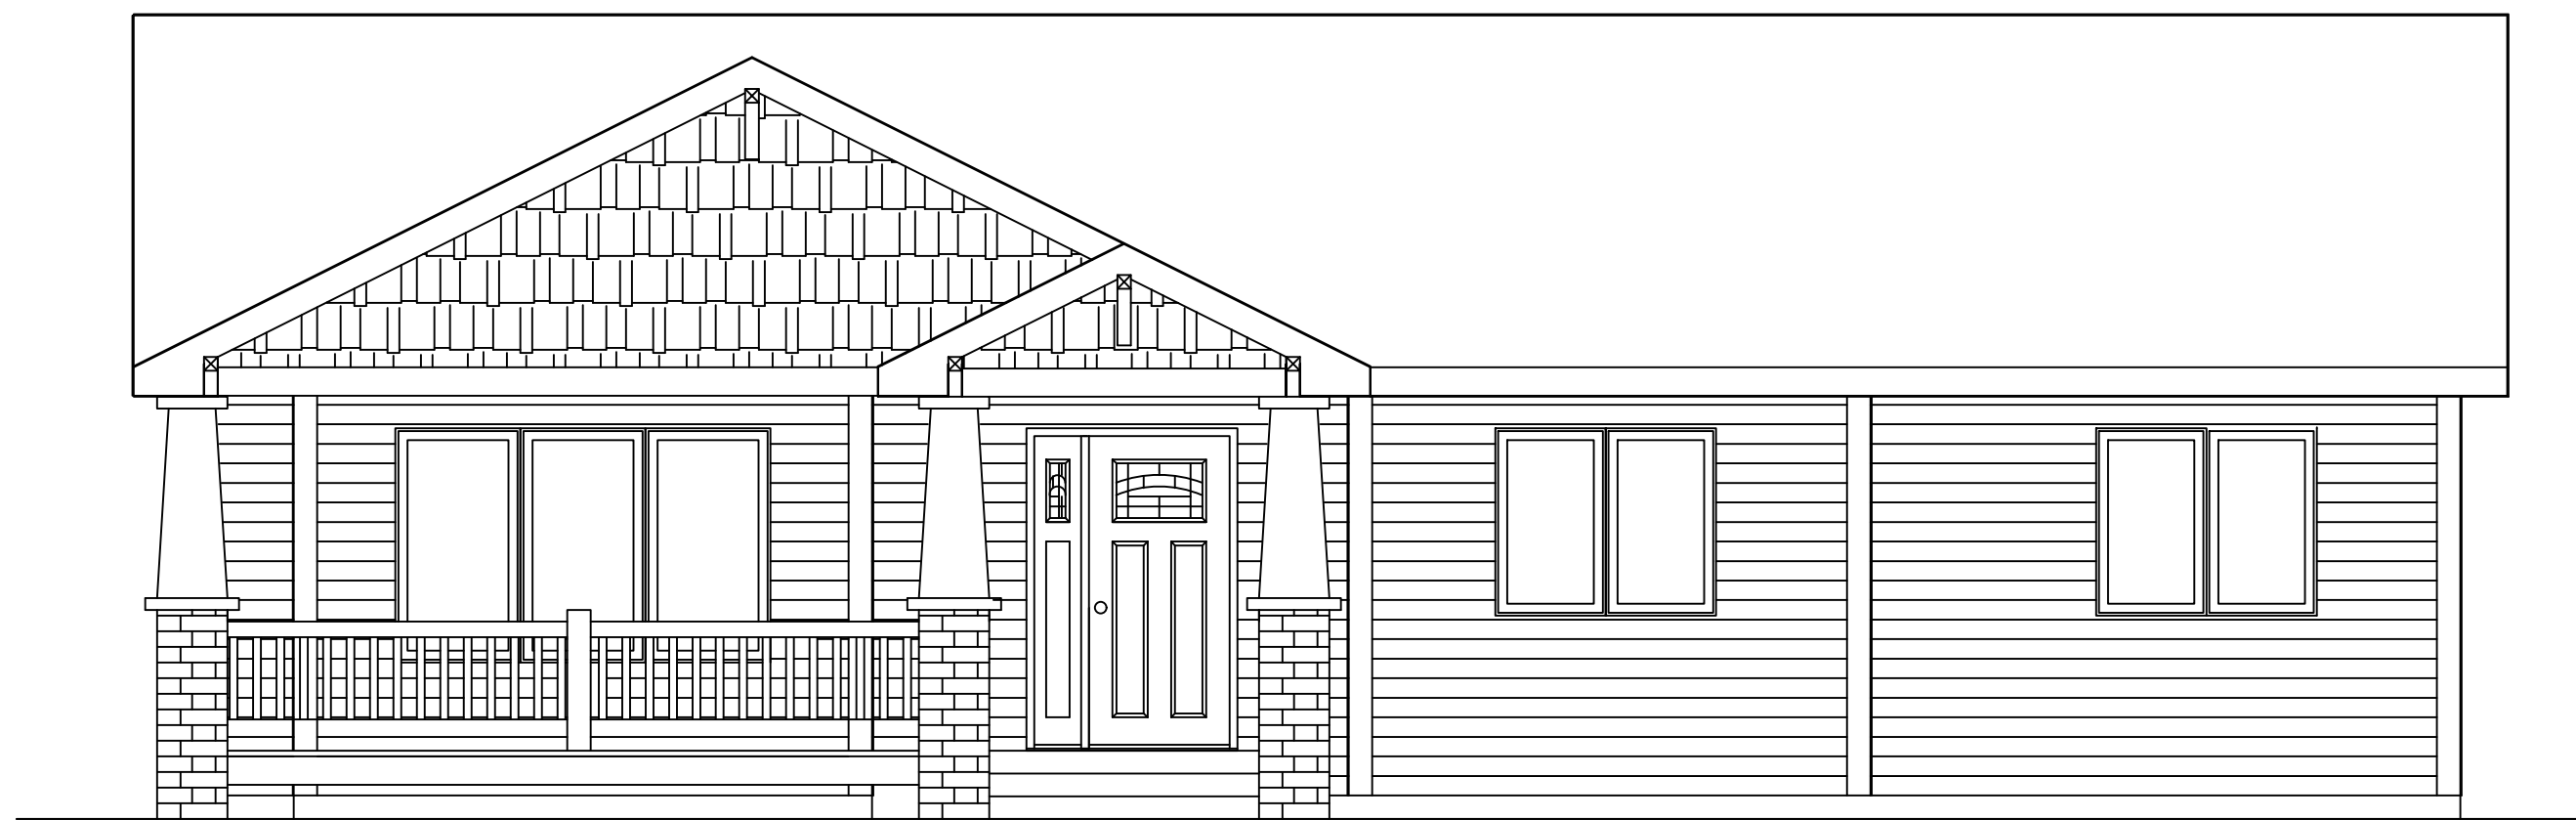

FLOOR PLAN

1/4"=1'-0" (DIMENSIONS FRAMING TO FRAMING)

HOUSE : W21324		DYNAMIC HOMES, LLC 525 ROOSEVELT AVE. DETROIT LAKES 56502	P.O. BOX 1137 MINNESOTA (218) 847-2811	NOTE: REPRODUCTION OF PLANS MAY OR MAY NOT BE TO SCALE. DO NOT SCALE FROM PLANS
1,400 SQ. FT.				
COPYRIGHT 2022 DYNAMIC HOMES, LLC ALL RIGHTS RESERVED				

 **FRONT ELEVATION**
1/4"=1'-0"